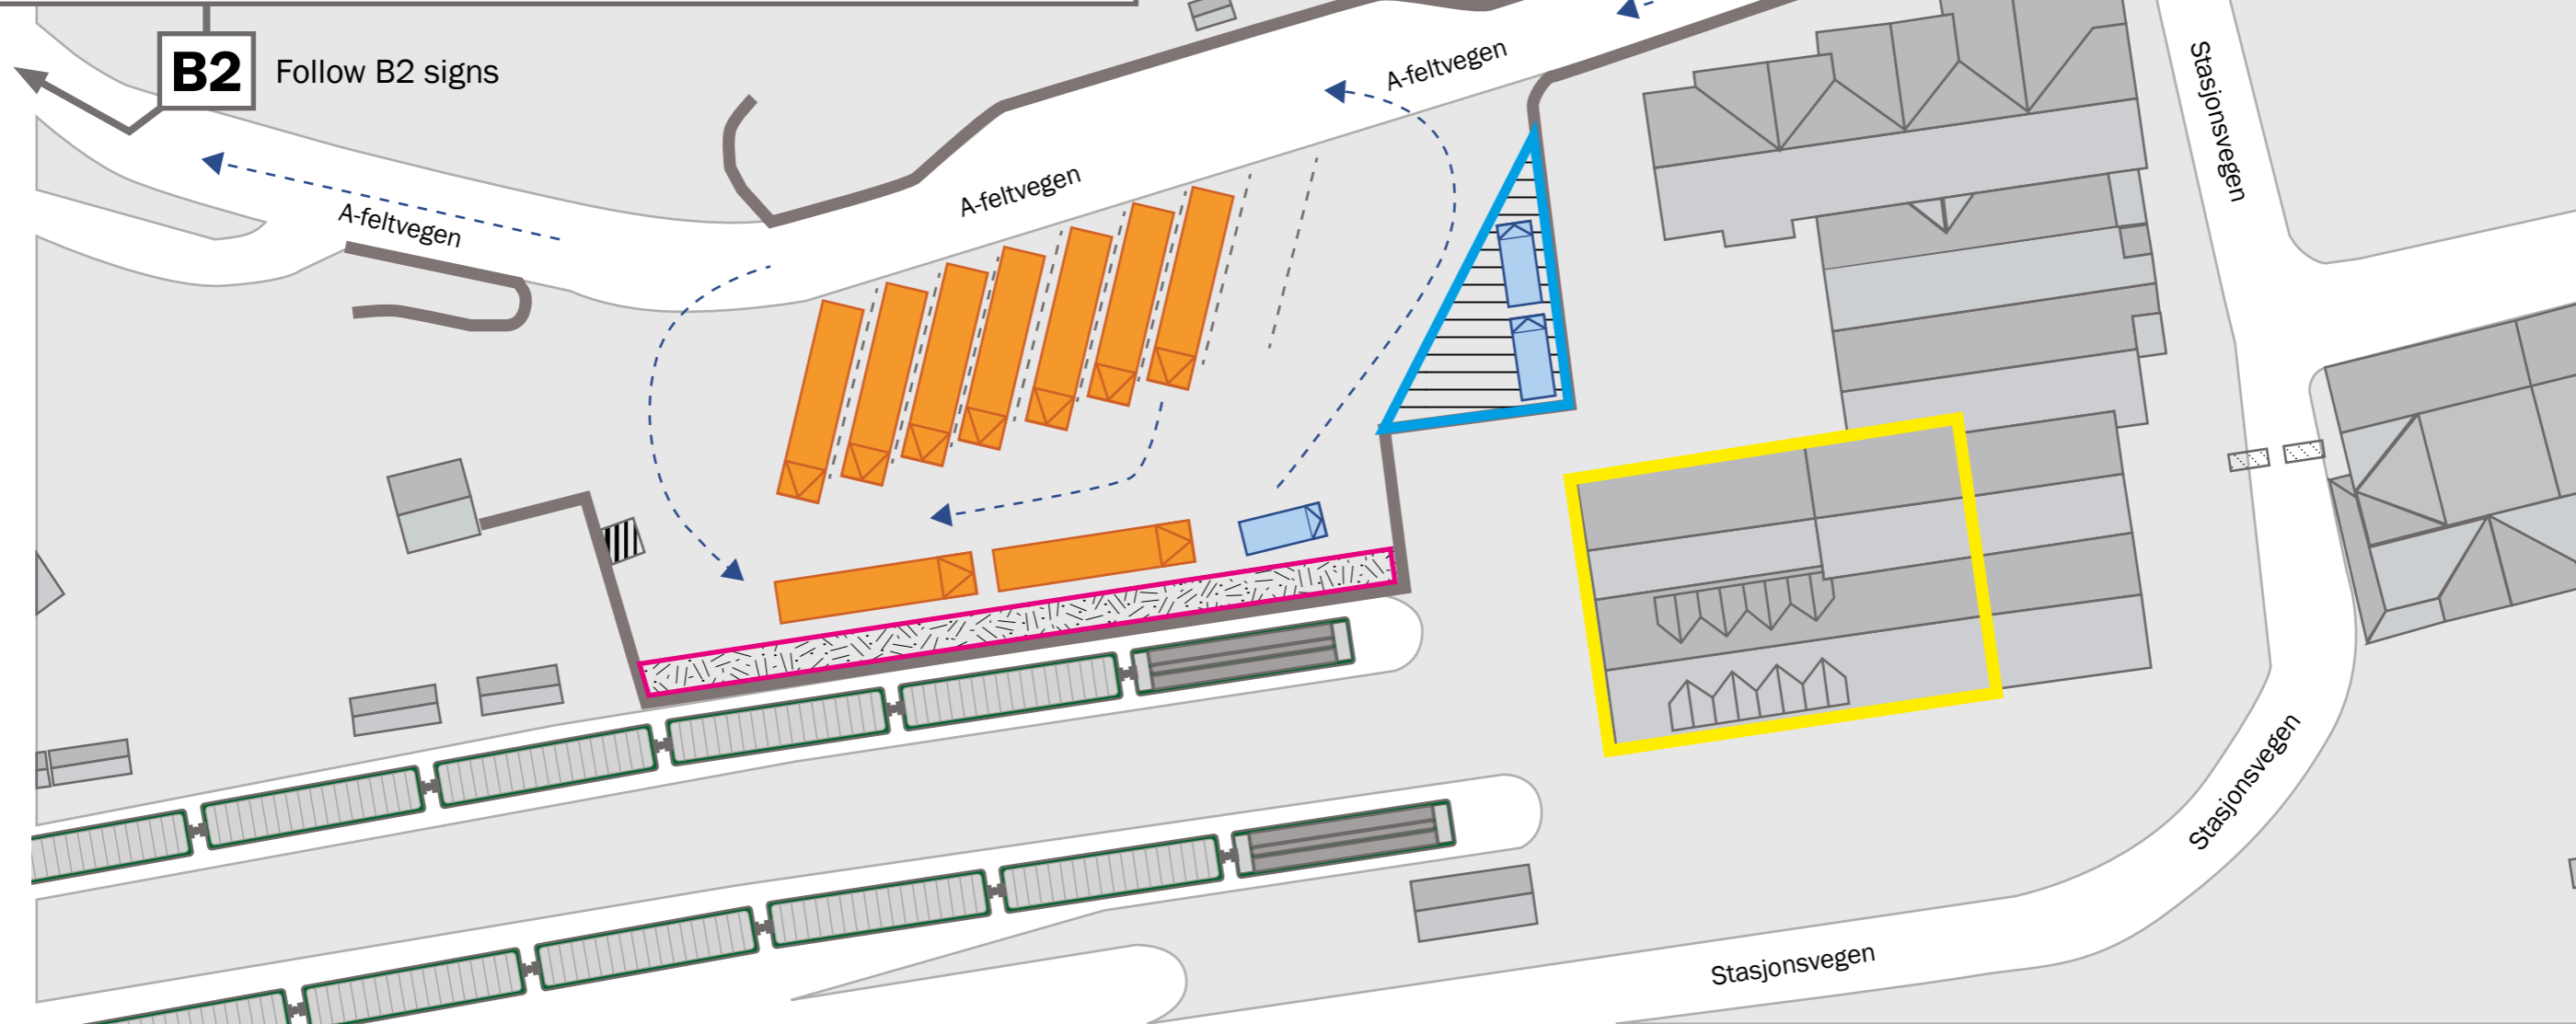

Bus parking Flåm - B1 & B2

B2 Long term parking by 'Flåm Samfunnshus'.

Koordinater: 60.85737, 7.10967

• For further questions please contact info@norwaysbest.com or Flåm Visitor Center: +47 57 63 14 00

Minibus parking available across Flåm river with 4 spaces for large buses.

B1 Parking max 2 hours
Koordinater: 60.863300, 7.113953

Mini-buses

B1 Drop off max 5 min

Flåm Visitor Center

Only Norway's best mini-buses for Stegastein Viewpoint.

Norway's™
best_