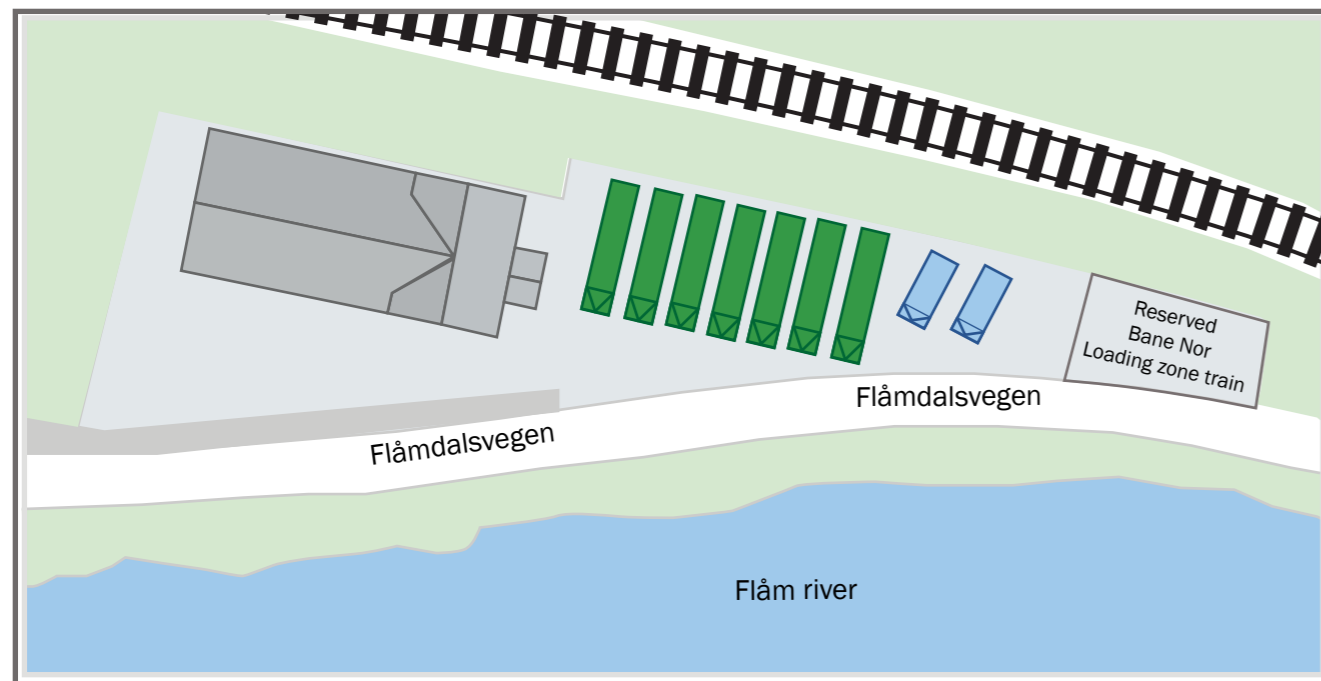

Bus parking Flåm - B1 & B2

B2 Long term parking by 'Flåm Samfunnshus'.

Koordinater: 60.85737, 7.10967

• For further questions please contact info@norwaysbest.com or Flåm Visitor Center: +47 57 63 14 00

Minibus parking available across Flåm river with 4 spaces for large buses.

B1 Parking max 2 hours
Koordinater: 60.863300, 7.113953

Mini-buses

B1 Drop off max 5 min

Flåm Visitor Center

Only Norway's best mini-buses for Stegastein Viewpoint.

Norway's™
best_